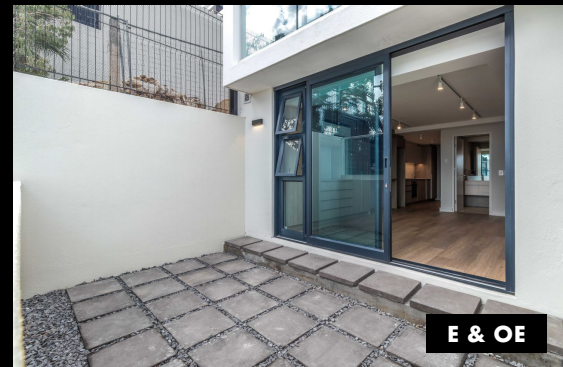

E & OE

Features

Interior		Exterior	
Lounges	1	Security	Yes
Bathrooms	1		
Kitchens	1		

Studio Apartment To Let In Sea Point

The Estate is a one-of-a-kind multi-level private estate comprised of 2 apartment blocks set at the foot of Table Mountain, overlooking the Atlantic Ocean. This development is the height of luxury and sophistication, why not make it your new address? This luxury studio comes with air-conditioning.