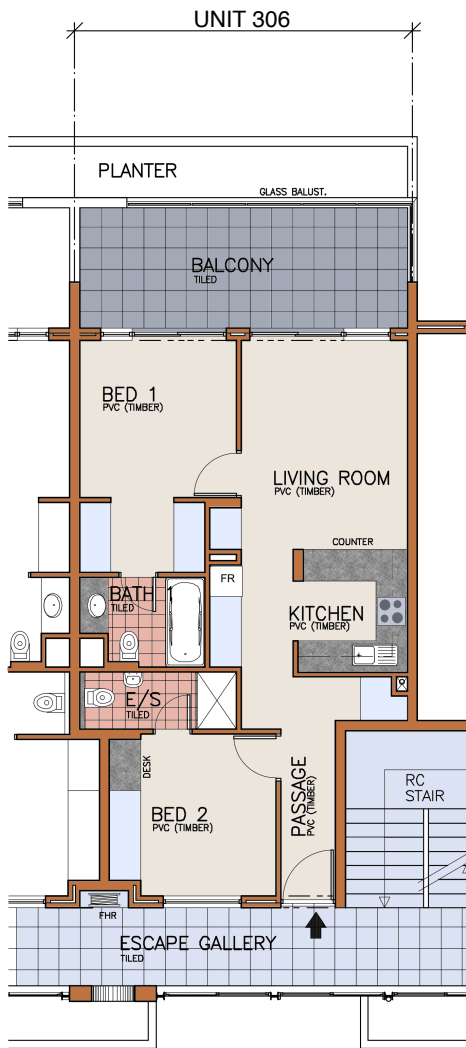

NORTH-WEST ELEVATION

UNIT DETAILS
 UNIT SIZE = 60.00sq/m
 BALCONY = 14.50sq/m

THIRD FLOOR